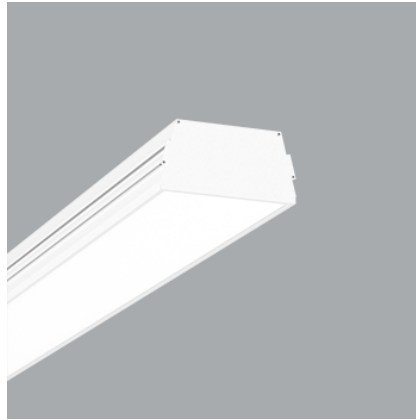

Techzone OPD 180 | 60W

Product Reference

Environment Indoor

Installation Ceiling Recess

Construction & Materials

Housing Extruded and Sheet Aluminium

Primary Lens -

Primary Reflector White Optics

Secondary Reflector -

Body Finish White,Black,Custom

Diffuser Premium high-transmission opal

Antiglare Baffle -

Thermal Management

Heat Sink Material Aluminium

Cooling Technique Passive Cooling

Optical System