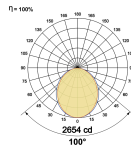

Beam Direction General Diffuse

Tilt No

Swivel No

Electrical System

Driven with Constant Current Driver

Input Voltage/Hz 220V- 240V/50-60Hz

Control Gear Included

Mounting Integral