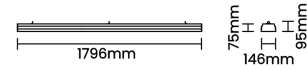

Techzone OPD 180 | 60W

Product Reference

Environment Indoor

Installation Ceiling Recess

Construction & Materials

Housing Extruded and Sheet Aluminium

Primary Lens -

Primary Reflector White Optics

Secondary Reflector -

Body Finish White,Black,Custom

Diffuser Premium high-transmission opal

Antiglare Baffle -

Thermal Management

Heat Sink Material Aluminium

Cooling Technique Passive Cooling