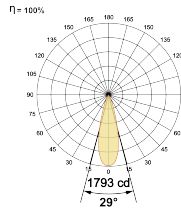

LED Power Watts 6.9W

System Power Watts 7.9W

Operating Voltage V_{in} 220-240 Vac

Power Factor p.f. > 0.95

Light Distribution

LED Technology

Binning 3 Step MacAdam

LED Life Time @ L80/B10 >50000 hours