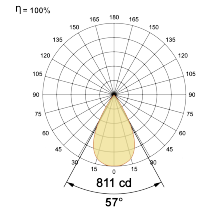

LED Power Watts 6.9W

System Power Watts 7.9W

Operating Voltage V_{in} 220-240 Vac

Power Factor p.f. > 0.95

Light Distribution

LED Technology

Binning 3 Step MacAdam

LED Life Time @ L80/B10 >50000 hours