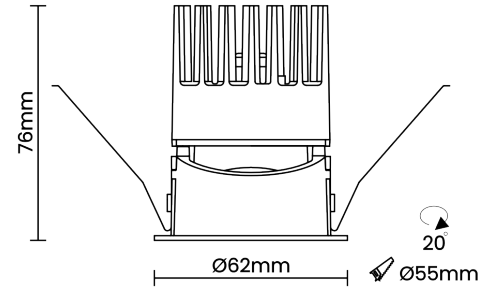

ProLed 55 | 8W

Product Reference

Environment Indoor

Installation Ceiling Recess

Construction & Materials

Housing Die Cast Aluminium

Primary Lens PMMA

Primary Reflector -

Secondary Reflector Anodised

Body Finish White,Black

Diffuser -

Antiglare Baffle -

Thermal Management

Heat Sink Material Die cast Aluminium

Cooling Technique Passive Cooling

Optical System

Beam Direction Fixed

Tilt Yes

Swivel No

Electrical System

Driven with Constant Current Driver

Input Voltage/Hz 220V- 240V/50-60Hz

Control Gear Included

Mounting Remote

LED Power Watts 6.9W

System Power Watts 7.9W

Operating Voltage V_{in} 220-240 Vac

Power Factor p.f. > 0.95

Light Distribution

LED Technology

Binning 3 Step MacAdam

LED Life Time @ L80/B10 >50000 hours

Colour Rendering (CRI) CRI80,CRI90

Led Type COB

LED Fitted Cree COB LED 36Vdc/180mA

Controls

Standard Switchable On/Off

Optional PDIM,DDIM,BTMM,CASAMBI,Non Dimmable

Ordering Details

Code Example:	Name	Watt	CCT	CRI	Angle	Finish	Control
	ProLed 55	8W	WW27K	CRI80	29°(SS)	SWH	On/Off

Select one from each column with highlighted values to create the ordering code