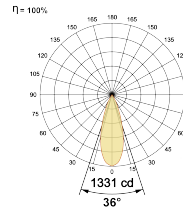

LED Power Watts 6.9W

System Power Watts 7.9W

Operating Voltage V_{in} 220-240 Vac

Power Factor p.f. > 0.95

Light Distribution

LED Technology

Binning 3 Step MacAdam

LED Life Time @ L80/B10 >50000 hours