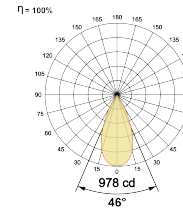

LED Power Watts 6.9W

System Power Watts 7.9W

Operating Voltage V_{in} 220-240 Vac

Power Factor p.f. > 0.95

Light Distribution

LED Technology

Binning 3 Step MacAdam

LED Life Time @ L80/B10 >50000 hours