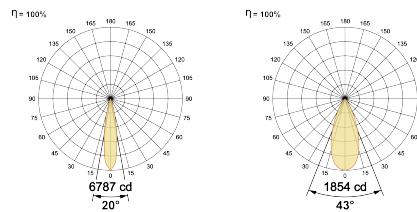

Light Distribution

LED Technology

Binning 3 Step MacAdam

LED Life Time @ L80/B10 >50000 hours

Colour Rendering (CRI) CRI80, CRI90

Led Type COB

LED Fitted Cree COB LED 33V-36Vdc/350mA

Controls

Standard Switchable On/Off

Optional DDIM, BTM, CASAMBI, Non Dimmable

Ordering Details

Code Example:	Name	Watt	CCT	CRI	Angle	Finish	Control
	Spotboy Zoom 48V	12.6W	WW27K	CRI80	20°- 43°	SWH	On/Off

Select one from each column with highlighted values to create the ordering code

NAME	WATT	LUMEN	EFFICACY	CCT		CRI	ANGLE	FINISH		CONTROL		
Spotboy Zoom 48V	12.6W	1250	100	2700K	WW27K	CRI80	20°- 43°	White	SWH	Non Dimmable	On/Off	
		1288	103	3000K	WW30K			CRI90	Black	SBL	Dali Dimmable	DDIM
		1350	108	4000K	NW40K				Bluetooth Dimmable	BTM		
		1375	110	5700K	CW57K					Casambi	CBTM	
						2700K-5700K	TW					
				Warm to Dim							W2D	
Spotboy Zoom 48V	12.6W			WW27K		CRI80	20°- 43°	SWH		On/Off