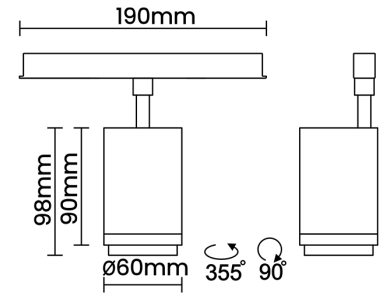

Spotboy Zoom 48V | 12.6W

Product Reference

Environment Indoor

Installation Track Mounted

Construction & Materials

Housing Die Cast Aluminium, Milled Aluminium

Primary Lens PMMA

Primary Reflector -

Secondary Reflector -

Body Finish White, Black

Diffuser -

Antiglare Baffle -

Thermal Management

Heat Sink Material Die cast Aluminium

Cooling Technique Passive Cooling

Optical System

Beam Direction Adjustable

Tilt Yes

Swivel Yes

Electrical System

Driven with Constant Voltage Driver

Input Voltage/Hz 48V

Control Gear Included

Mounting Remote

LED Power Watts 12.5W

System Power Watts -

Operating Voltage Vin 48V

Power Factor p.f. -