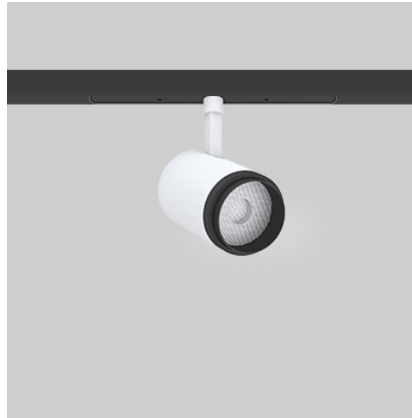

Spotboy Zoom 48V | 12.6W

Product Reference

Environment Indoor

Installation Track Mounted

Construction & Materials

Housing Die Cast Aluminium, Milled Aluminium

Primary Lens PMMA

Primary Reflector -

Secondary Reflector -

Body Finish White, Black

Diffuser -

Antiglare Baffle -

Thermal Management

Heat Sink Material Die cast Aluminium

Cooling Technique Passive Cooling

Optical System

Beam Direction Adjustable

Tilt Yes

Swivel Yes

Electrical System

Driven with Constant Voltage Driver

Input Voltage/Hz 48V

Control Gear Included

Mounting Remote

LED Power Watts 12.5W

System Power Watts -

Operating Voltage Vin 48V

Power Factor p.f. -