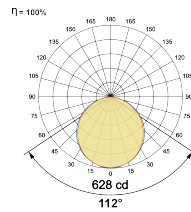

LED Power Watts 23.6W

System Power Watts -

Operating Voltage Vin 48V

Power Factor p.f. -

Light Distribution

LED Technology

Binning 3 Step MacAdam

LED Life Time @ L80/B10 >50000 hours