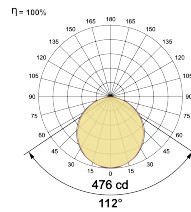

LED Power Watts 17.2W

System Power Watts -

Operating Voltage Vin 48V

Power Factor p.f. -

Light Distribution

LED Technology

Binning 3 Step MacAdam

LED Life Time @ L70/B10 >50000 hours