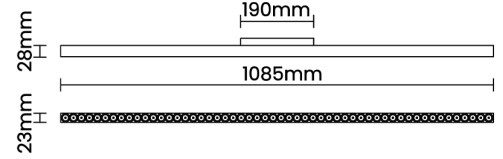

Dark Magic 48V 108 |

25.2W

Product Reference

Environment Indoor

Installation Track Mounted

Construction & Materials

Housing Extruded Aluminium

Primary Lens -

Primary Reflector -

Secondary Reflector Black Raster - PC

Body Finish Black

Diffuser -

Antiglare Baffle -

Thermal Management

Heat Sink Material Aluminium

Cooling Technique Passive Cooling

Optical System

Beam Direction Fixed

Tilt No

Swivel No

Electrical System

Driven with Constant Voltage Driver

Input Voltage/Hz 48V

Control Gear Included

Mounting Remote

LED Power Watts 24.4W

System Power Watts -

Operating Voltage Vin 48V

Power Factor p.f. -