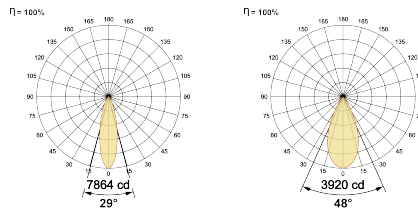

Light Distribution

LED Technology

Binning 3 Step MacAdam

LED Life Time @ L80/B10 >50000 hours

Colour Rendering (CRI) CRI80,CRI90

Led Type SMD high power

LED Fitted Cree 3030 LED 33V-36Vdc/700mA

Controls

Standard Switchable On/Off

Optional DDIM,BTTM,CASAMBI,Non Dimmable

Ordering Details

Code Example:	Name	Watt	CCT	CRI	Angle	Finish	Control
	Dark Magic 48V 108	25.2W	WW27K	CRI80	29°(MD)	SBL	On/Off

Select one from each column with highlighted values to create the ordering code

NAME	WATT	LUMEN	EFFICACY	CCT	CRI	ANGLE	FINISH	CONTROL	
Dark Magic 48V 108	25.2W	2708	111	2700K	WW27K	CRI80	29°(MD)	Black SBL	Non Dimmable On/Off
		2782	114	3000K	WW30K	CRI90	48°(WD)		Dali Dimmable DDIM
		2928	120	4000K	NW40K				Bluetooth Dimmable BTTM
		2977	122	5700K	CW57K				Casambi CBTM
				2700K-5700K	TW				
Dark Magic 48V 108	25.2W			WW27K	CRI80	29°(MD)	SBL	On/Off