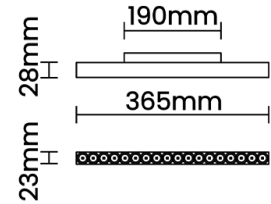

Dark Magic 48V 36 | 12.6W

Product Reference

Environment Indoor

Installation Track Mounted

Construction & Materials

Housing Extruded Aluminium

Primary Lens -

Primary Reflector -

Secondary Reflector Black Raster - PC

Body Finish Black

Diffuser -

Antiglare Baffle -

Thermal Management

Heat Sink Material Aluminium

Cooling Technique Passive Cooling

Optical System

Beam Direction Fixed

Tilt No

Swivel No

Electrical System

Driven with Constant Voltage Driver

Input Voltage/Hz 48V

Control Gear Included

Mounting Remote

LED Power Watts 12.5W

System Power Watts -

Operating Voltage Vin 48V

Power Factor p.f. -