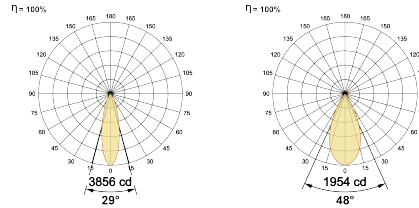

LED Power Watts 12.5W

System Power Watts -

Operating Voltage Vin 48V

Power Factor p.f. -

Light Distribution

LED Technology

Binning 3 Step MacAdam

LED Life Time @ L80/B10 >50000 hours