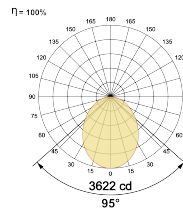

Light Distribution

Electrical System

Driven with Constant Current Driver

Input Voltage/Hz 220V- 240V/50-60Hz

Control Gear Included

Mounting Integral

LED Power Watts 58.7W

System Power Watts 67.5W

Operating Voltage Vin 220-240 Vac

Power Factor p.f. > 0.95

LED Technology

Binning 3 Step MacAdam

LED Life Time @ L80/B10 >50000 hours

Colour Rendering (CRI) CRI80,CRI90

Led Type SMD mid power

LED Fitted Osram/Samsung Mid power LED array 43V-48Vdc/1400mA

Controls

Standard Switchable On/Off

Optional DDIM,CASAMBI,Non Dimmable

Ordering Details

Code Example:	Name	Watt	CCT	CRI	Angle	Finish	Control
	Circulo S 90	68W	WW27K	CRI80	96°	SWH	On/Off

Select one from each column with highlighted values to create the ordering code

NAME	WATT	LUMEN	EFFICACY	CCT	CRI	ANGLE	FINISH	CONTROL
Circulo S 90	68W	8573	127	2700K	WW27K	96°	White	Non Dimmable
		8708	129	3000K	WW30K		Black	Dali Dimmable
		8910	132	4000K	NW40K		Custom	Casambi
		9045	134	5700K	CW57K			
				2700K-5700K	TW			
Circulo S 90	68W			WW27K	CRI80	96°	SWH	On/Off