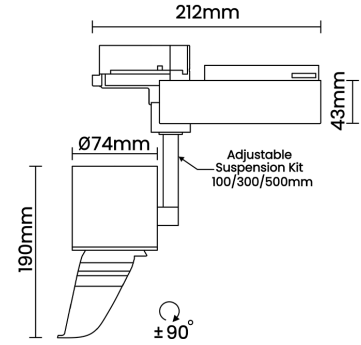

ABBY
LIGHTING

220V
240V 50/60Hz

CRI 80

IP20

L80B10
>50,000h

MacAdam
Step 3

Optional

CRI 90

Artlight HGB | 22W

Product Reference

Environment Indoor

Installation Track Mounted

Construction & Materials

Housing Aluminium

Primary Lens PMMA

Primary Reflector PC metallised

Secondary Reflector -

Body Finish White,Black

Diffuser -

Antiglare Baffle -

Thermal Management

Heat Sink Material Die cast Aluminium

Cooling Technique Passive Cooling

Optical System

Beam Direction Adjustable

Tilt Yes

Swivel Yes

Electrical System

Driven with Constant Current Driver

Input Voltage/Hz 220V- 240V/50-60Hz

Control Gear Included

Mounting Integral

LED Power Watts 18.6W

System Power Watts 21.4W

Operating Voltage V_{in} 220-240 Vac

Power Factor p.f. > 0.95

Light Distribution

LED Technology

Binning 3 Step MacAdam

LED Life Time @ L70/B10 >50000 hours

Colour Rendering (CRI) CRI80,CRI90

Led Type COB

LED Fitted CREE COB LED 36Vdc/500mA

Controls

Standard Switchable On/Off

Optional PDIM,DDIM,CASAMBI,Non Dimmable

Ordering Details

Code Example:	Name	Watt	CCT	CRI	Angle	Finish	Control
	Artlight HGB	22W	WW27K	CRI80		SWH	On/Off

Select one from each column with highlighted values to create the ordering code