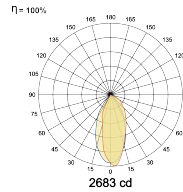

LED Power Watts 18.6W

System Power Watts 21.4W

Operating Voltage V_{in} 220-240 Vac

Power Factor p.f. > 0.95

Light Distribution

LED Technology

Binning 3 Step MacAdam

LED Life Time @ L70/B10 >50000 hours