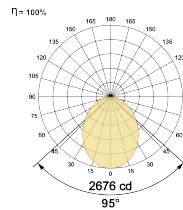

Light Distribution

LED Technology

Binning 3 Step MacAdam

LED Life Time @ L70/B10 >50000 hours

Colour Rendering (CRI) CRI80,CRI90

Led Type SMD mid power

LED Fitted Samsung Mid power LED array 43V-48Vdc/1050mA

Controls

Standard Switchable On/Off

Optional DDIM,CASAMBI,Non Dimmable

Ordering Details

Code Example:	Name	Watt	CCT	CRI	Angle	Finish	Control
	Circulo S 60	52W	WW27K	CRI80	95°	SWH	On/Off

Select one from each column with highlighted values to create the ordering code

NAME	WATT	LUMEN	EFFICACY	CCT	CRI	ANGLE	FINISH	CONTROL
Circulo S 60	52W	6195	121	2700K	WW27K	95°	White	Non Dimmable
		6298	123	3000K	WW30K		Dali Dimmable	
		6451	126	4000K	NW40K		Casambi	
		6554	128	5700K	CW57K		On/Off	
				2700K-5700K	TW			
Circulo S 60	52W			WW27K	CRI80	95°	SWH	On/Off