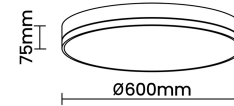

Circulo S 60 | 52W

Product Reference

Environment Indoor

Installation Ceiling Surface

Construction & Materials

Housing Extruded and Sheet Aluminium

Primary Lens -

Primary Reflector White Optics

Secondary Reflector -

Body Finish White,Black,Custom

Diffuser Opal PC, Microprismatic

Antiglare Baffle -

Thermal Management

Heat Sink Material Aluminium

Cooling Technique Passive Cooling

Optical System

Beam Direction General Diffuse

Tilt No

Swivel No

Electrical System

Driven with Constant Current Driver

Input Voltage/Hz 220V- 240V/50-60Hz

Control Gear Included

Mounting Integral

LED Power Watts 44.5W

System Power Watts 51.2W

Operating Voltage Vin 220-240 Vac

Power Factor p.f. > 0.95