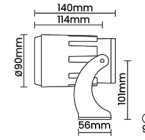

GrassHopper | 8W

Product Reference

Environment Outdoor

Installation Ceiling Surface, Floor Surface, Wall Surface, Wall Surface

Construction & Materials

Housing Die Cast Aluminium

Primary Lens PMMA

Primary Reflector -

Secondary Reflector -

Body Finish Black, Grey

Diffuser -

Antiglare Baffle -

Thermal Management

Heat Sink Material Die cast Aluminium

Cooling Technique Passive Cooling

Optical System

Beam Direction Adjustable

Tilt Yes

Swivel No

Electrical System

Driven with Constant Current Driver

Input Voltage/Hz 220V- 240V/50-60Hz

Control Gear Included

Mounting Integral

LED Power Watts 6.2W

System Power Watts 7.8W

Operating Voltage Vin 220-240 Vac

Power Factor p.f. > 0.95

Ordering Details

Code Example:	Name	Watt	CCT	CRI	Angle	Finish	Control
	GrassHopper	8W	WW27K	CRI90	16°(SS)	SBL	On/Off

Select one from each column with highlighted values to create the ordering code

NAME	WATT	LUMEN	EFFICACY	CCT	CRI	ANGLE	FINISH	CONTROL
GrassHopper	8W	632	81	2700K	WW27K	CRI90	16°(SS)	Black SBL Non Dimmable On/Off
		655	84	3000K	WW30K		25°(MD)	Grey GGT
		686	88	4000K	NW40K		46°(WD)	
		702	90	5700K	CW57K			
GrassHopper	8W			WW27K	CRI90	16°(SS)	SBL	On/Off

Light Distribution

LED Technology

Binning 2 Step MacAdam

LED Life Time @ L70/B10 >50000 hours

Colour Rendering (CRI) CRI90

Led Type SMD high power

LED Fitted Osram LED 7V-9Vdc/700mA

Controls

Standard Switchable On/Off

Optional Non Dimmable