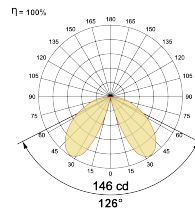

LED Power Watts 12.6W

System Power Watts 14.5W

Operating Voltage Vin 220-240 Vac

Power Factor p.f. > 0.95

Light Distribution

LED Technology

Binning 3 Step MacAdam

LED Life Time @ L70/B10 >50000 hours