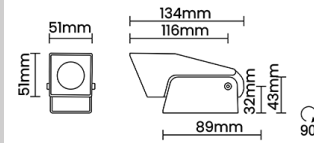

LED Power Watts 3.4W

System Power Watts 4.3W

Operating Voltage Vin 220-240 Vac

Power Factor p.f. > 0.5

Ordering Details

Code Example:	Name	Watt	CCT	CRI	Angle	Finish	Control
	Croc	5W	WW27K	CRI80	16°(SS)	SBL	On/Off

Select one from each column with highlighted values to create the ordering code

NAME	WATT	LUMEN	EFFICACY	CCT		CRI	ANGLE	FINISH		CONTROL	
Croc	5W	357	83	2700K	WW27K	CRI80	16°(SS)	Black	SBL	Non Dimmable	On/Off
		378	88	3000K	WW30K	CRI90	22°(MD)	Grey	GGT		
		400	93	4000K	NW40K		32°(WD)				
		413	96	5700K	CW57K						
Croc	5W			WW27K		CRI80	16°(SS)	SBL		On/Off	