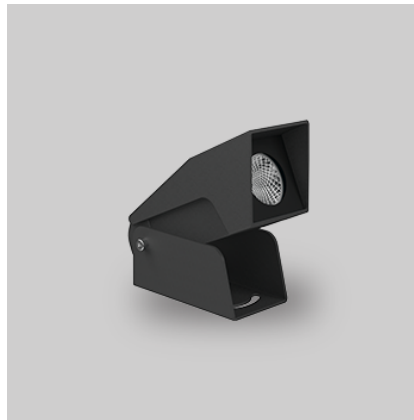

Croc | 5W

Product Reference

Environment Outdoor

Installation Floor Surface,Wall Surface,Wall Surface

Construction & Materials

Housing Die Cast Aluminium

Primary Lens PMMA

Primary Reflector PC metallised

Secondary Reflector -

Body Finish Black,Grey

Diffuser -

Antiglare Baffle -

Thermal Management

Heat Sink Material Die cast Aluminium

Cooling Technique Passive Cooling

Optical System

Beam Direction Adjustable

Tilt Yes

Swivel No

Electrical System

Driven with Constant Current Driver

Input Voltage/Hz 220V- 240V/50-60Hz

Control Gear Included

Mounting Integral

LED Power Watts 3.4W

System Power Watts 4.3W

Operating Voltage Vin 220-240 Vac

Power Factor p.f. > 0.5

Ordering Details

Code Example:	Name	Watt	CCT	CRI	Angle	Finish	Control
	Croc	5W	WW27K	CRI80	16°(SS)	SBL	On/Off

Select one from each column with highlighted values to create the ordering code

NAME	WATT	LUMEN	EFFICACY	CCT		CRI	ANGLE	FINISH		CONTROL	
Croc	5W	357	83	2700K	WW27K	CRI80	16°(SS)	Black	SBL	Non Dimmable	On/Off
		378	88	3000K	WW30K	CRI90	22°(MD)	Grey	GGT		
		400	93	4000K	NW40K		32°(WD)				
		413	96	5700K	CW57K						
Croc	5W			WW27K		CRI80	16°(SS)	SBL		On/Off