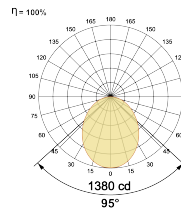

LED Power Watts 30.0W

System Power Watts 34.5W

Operating Voltage Vin 220-240 Vac

Power Factor p.f. > 0.95

Light Distribution

LED Technology

Binning 3 Step MacAdam

LED Life Time @ L80/B10 >50000 hours