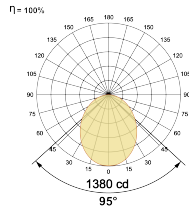

LED Power Watts 30.0W

System Power Watts 34.5W

Operating Voltage Vin 220-240 Vac

Power Factor p.f. > 0.95

Light Distribution

LED Technology

Binning 3 Step MacAdam

LED Life Time @ L70/B10 >50000 hours