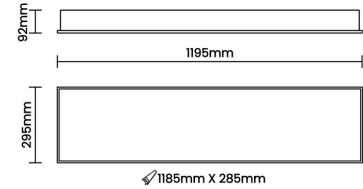

Nova 14 | 36W

Product Reference

Environment Indoor

Installation Ceiling Recess

Construction & Materials

Housing CRCA

Primary Lens -

Primary Reflector -

Secondary Reflector -

Body Finish White

Diffuser Premium high-transmission opal

Antiglare Baffle -

Thermal Management

Heat Sink Material -

Cooling Technique Passive Cooling

Optical System

Beam Direction General Diffuse

Tilt No

Swivel No

Electrical System

Driven with Constant Current Driver

Input Voltage/Hz 220V- 240V/50-60Hz

Control Gear Included

Mounting Remote

LED Power Watts 30.0W

System Power Watts 34.5W

Operating Voltage Vin 220-240 Vac

Power Factor p.f. > 0.95