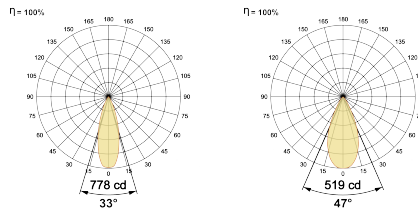

LED Technology

Binning 3 Step MacAdam

LED Life Time @ L70/B10 >50000 hours

Colour Rendering (CRI) CRI80,CRI90

Led Type COB

LED Fitted CREE COB LED 36Vdc/130mA

Controls

Standard Switchable On/Off

Optional PDIM,DDIM,CASAMBI,Non Dimmable