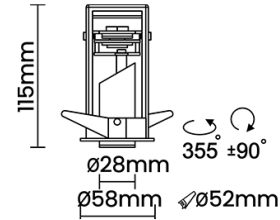

Peeping Tom | 5W

Product Reference

Environment Indoor

Installation Ceiling Recess

Construction & Materials

Housing Die Cast Aluminium, Milled Aluminium

Primary Lens PMMA

Primary Reflector PC metallised

Secondary Reflector -

Body Finish White, Black, Custom

Diffuser -

Antiglare Baffle -

Thermal Management

Heat Sink Material Die cast Aluminium

Cooling Technique Passive Cooling

Optical System

Beam Direction Adjustable

Tilt Yes

Swivel Yes

Electrical System

Driven with Constant Current Driver

Input Voltage/Hz 220V- 240V/50-60Hz

Control Gear Included

Mounting Remote

LED Power Watts 3.7W

System Power Watts 4.2W

Operating Voltage Vin 220-240 Vac

Power Factor p.f. > 0.5