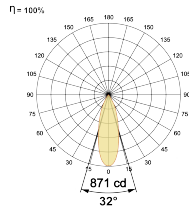

Light Distribution

LED Technology

Binning 3 Step MacAdam

LED Life Time @ L70/B10 >50000 hours

Colour Rendering (CRI) CRI80, CRI90

Led Type COB

LED Fitted CREE COB LED 36Vdc/130mA

Controls

Standard Switchable On/Off

Optional PDIM, DDIM, CASAMBI, Non Dimmable

Ordering Details

Code Example:	Name	Watt	CCT	CRI	Angle	Finish	Control
	Peeping Tom	5W	WW27K	CRI80	32°(MD)	SWH	On/Off

Select one from each column with highlighted values to create the ordering code

NAME	WATT	LUMEN	EFFICACY	CCT	CRI	ANGLE	FINISH	CONTROL
Peeping Tom	5W	361	86	2700K	WW27K	32°(MD)	White	Non Dimmable Phase Dimmable Dali Dimmable Casambi
		382	91	3000K	WW30K		Black	
		403	96	4000K	NW40K		Custom	
		416	99	5700K	CW57K		CSM	
Peeping Tom	5W			WW27K	CRI80	32°(MD)	SWH	On/Off