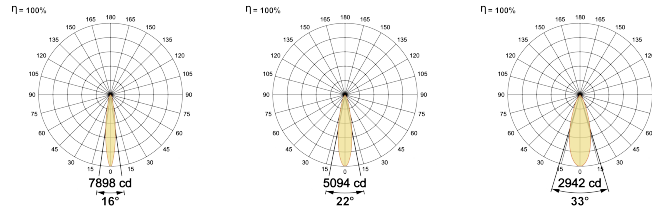

LED Power Watts 2x6.6W

System Power Watts 2x8.3W

Operating Voltage Vin 220-240 Vac

Power Factor p.f. > 0.95

Light Distribution

LED Technology

Binning 3 Step MacAdam

LED Life Time @ L80/B10 >50000 hours