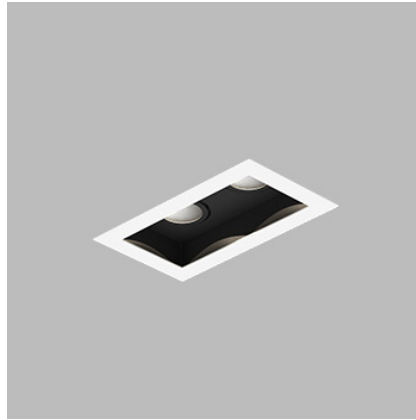

Luke 35 2Way | 2X5W

Product Reference

Environment Indoor

Installation Ceiling Recess

Construction & Materials

Housing Mild Steel

Primary Lens -

Primary Reflector PC metallised

Secondary Reflector -

Body Finish White,Black,Custom

Diffuser -

Antiglare Baffle -

Thermal Management

Heat Sink Material Die cast Aluminium

Cooling Technique Passive Cooling

Optical System

Beam Direction Adjustable

Tilt Yes

Swivel Yes

Electrical System

Driven with Constant Current Driver

Input Voltage/Hz 220V- 240V/50-60Hz

Control Gear Included

Mounting Remote

LED Power Watts 3.4W

System Power Watts 4.2W

Operating Voltage Vin 220-240 Vac

Power Factor p.f. > 0.95