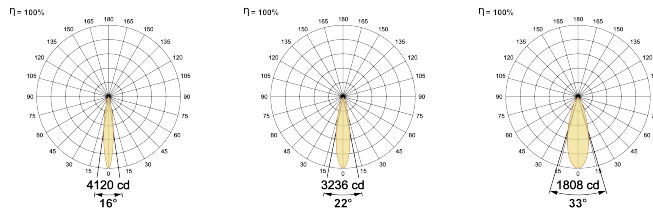

LED Power Watts 3.4W

System Power Watts 4.2W

Operating Voltage Vin 220-240 Vac

Power Factor p.f. > 0.95

Light Distribution

LED Technology

Binning 3 Step MacAdam

LED Life Time @ L70/B10 >50000 hours