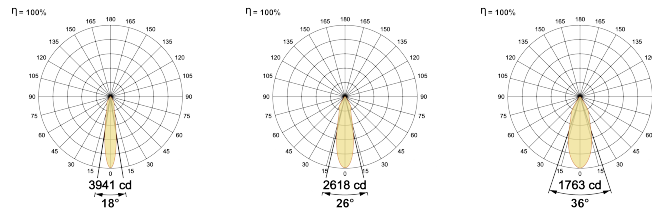

Light Distribution

LED Technology

Binning 3 Step MacAdam
LED Life Time @ L70/B10 >50000 hours
Colour Rendering (CRI) CRI80,CRI90
Led Type COB
LED Fitted CREE COB LED 36Vdc/250mA

Controls

Standard Switchable On/Off
Optional PDIM,DDIM,BTTM,CASAMBI,Non Dimmable