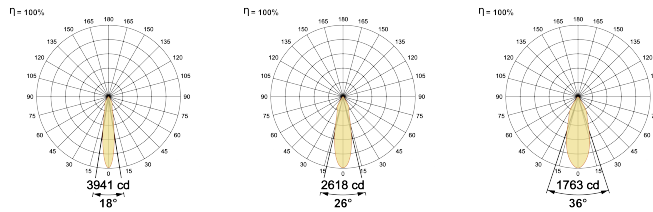

Light Distribution

LED Technology

Binning 3 Step MacAdam

LED Life Time @ L80/B10 >50000 hours

Colour Rendering (CRI) CRI80,CRI90

Led Type COB

LED Fitted CREE COB LED 36Vdc/250mA

Controls

Standard Switchable On/Off

Optional PDIM,DDIM,BTTM,CASAMBI,Non Dimmable

Ordering Details

Code Example:	Name	Watt	CCT	CRI	Angle	Finish	Control
	Look Straight Down	10W	WW27K	CRI80	18°(SS)	SWH	On/Off

Select one from each column with highlighted values to create the ordering code

NAME	WATT	LUMEN	EFFICACY	CCT	CRI	ANGLE	FINISH	CONTROL	
Look Straight Down	10W	970	96	2700K	WW27K	CRI80	18°(SS)	White SWH	Non Dimmable On/Off
		1010	100	3000K	WW30K	CRI90	26°(MD)	Black SBL	Phase Dimmable PDIM
		1081	107	4000K	NW40K		36°(WD)	Custom CSM	Dali Dimmable DDIM
		1101	109	5700K	CW57K				Bluetooth Dimmable BTTM
				2700K-5700K	TW				Casambi CBTM
					Warm to Dim	W2D			
Look Straight Down	10W			WW27K	CRI80	18°(SS)	SWH	On/off