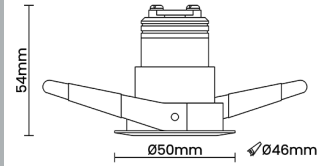

Dot DM | 5W

Product Reference

Environment Indoor
Installation Ceiling Recess

Construction & Materials

Housing Milled Aluminium
Primary Lens PMMA
Primary Reflector PC metallised
Secondary Reflector -
Body Finish White,Black,Custom
Diffuser -
Antiglare Baffle -

Thermal Management

Heat Sink Material Aluminium
Cooling Technique Passive Cooling

Optical System

Beam Direction Adjustable
Tilt Yes
Swivel No

Electrical System

Driven with Constant Current Driver
Input Voltage/Hz 220V- 240V/50-60Hz
Control Gear Included
Mounting Remote
LED Power Watts 3.6W
System Power Watts 4.5W
Operating Voltage Vin 220-240 Vac
Power Factor p.f. > 0.5