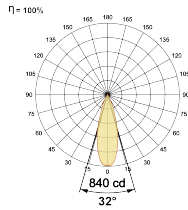

Light Distribution

LED Technology

Binning 3 Step MacAdam
LED Life Time @ L70/B10 >50000 hours
Colour Rendering (CRI) CRI90
Led Type SMD mid power
LED Fitted CREE COB LED 36Vdc/130mA

Controls

Standard Switchable On/Off
Optional PDIM,DDIM,Non Dimmable

Ordering Details

Code Example:	Name	Watt	CCT	CRI	Angle	Finish	Control
	Dot DM	5W	WW27K	CRI90	32°(MD)	SWH	On/Off

Select one from each column with highlighted values to create the ordering code

NAME	WATT	LUMEN	EFFICACY	CCT		CRI	ANGLE		FINISH		CONTROL	
Dot DM	5W	320	71	2700K	WW27K	CRI90	32°(MD)	32°(MD)	White	SWH	Non Dimmable	On/Off
		329	73	3000K	WW30K				Black	SBL	Phase Dimmable	PDIM
		347	77	4000K	NW40K				Custom	CSM	Dali Dimmable	DDIM
		356	79	5700K	CW57K							
Dot DM	5W			WW27K		CRI90	32°(MD)		SWH		On/Off