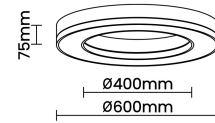

Enso S 60 | 34W

Product Reference

Environment Indoor

Installation Ceiling Surface

Construction & Materials

Housing Extruded and Sheet Aluminium

Primary Lens -

Primary Reflector White Optics

Secondary Reflector -

Body Finish White,Black,Custom

Diffuser Premium high-transmission opal

Antiglare Baffle -

Thermal Management

Heat Sink Material Aluminium

Cooling Technique Passive Cooling

Optical System

Beam Direction General Diffuse

Tilt No

Swivel No

Electrical System

Driven with Constant Current Driver

Input Voltage/Hz 220V- 240V/50-60Hz

Control Gear Included

Mounting Integral

LED Power Watts 29.8W

System Power Watts 34.2W

Operating Voltage Vin 220-240 Vac

Power Factor p.f. > 0.95