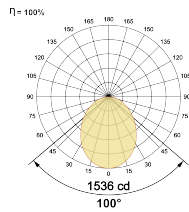

LED Power Watts 29.8W

System Power Watts 34.2W

Operating Voltage Vin 220-240 Vac

Power Factor p.f. > 0.95

Light Distribution

LED Technology

Binning 3 Step MacAdam

LED Life Time @ L70/B10 >50000 hours