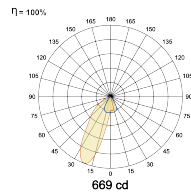

Mounting Remote

LED Power Watts 20.7W

System Power Watts 23.8W

Operating Voltage Vin 220-240 Vac

Power Factor p.f. > 0.95

Light Distribution

LED Technology

Binning 3 Step MacAdam