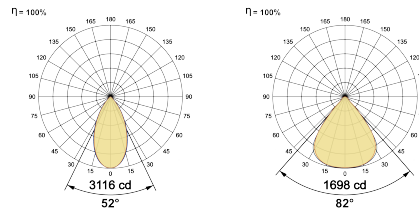

Light Distribution

LED Technology

Binning 3 Step MacAdam

LED Life Time @ L80/B10 >50000 hours

Colour Rendering (CRI) CRI80, CRI90

Led Type SMD

LED Fitted Osram/Samsung Mid power LED array 39-42Vdc/500mA

Controls

Standard Switchable On/Off

Optional DDIM, BTM, CASAMBI, Non Dimmable

Ordering Details

Code Example:	Name	Watt	CCT	CRI	Angle	Finish	Control
	iPro R 56	24W	WW27K	CRI80	52°(WD)	SWH	On/Off

Select one from each column with highlighted values to create the ordering code

NAME	WATT	LUMEN	EFFICACY	CCT	CRI	ANGLE	FINISH	CONTROL	
iPro R 56	24W	2516	108	2700K	WW27K	CRI80	52°(WD) 52°(WD)	White SWH Non Dimmable On/Off	
		2586	111	3000K	WW30K	CRI90	82°(VWD)	Black SBL Dali Dimmable DDIM	
		2726	117	4000K	NW40K			Custom CSM Bluetooth Dimmable BTM	
		2773	119	5700K	CW57K			Casambi CBTM	
				2700K-5700K	TW				
iPro R 56	24W			WW27K	CRI80	52°(WD)	SWH	On/Off