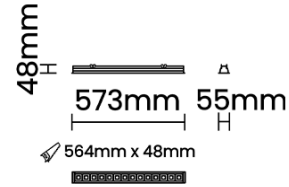

iPro R 56 | 24W

Product Reference

Environment Indoor

Installation Ceiling Recess

Construction & Materials

Housing Extruded Aluminium

Primary Lens PMMA

Primary Reflector -

Secondary Reflector Black Raster - PC, White Raster - PC

Body Finish White, Black, Custom

Diffuser -

Antiglare Baffle -

Thermal Management

Heat Sink Material Extruded Aluminium

Cooling Technique Passive Cooling

Optical System

Beam Direction Fixed

Tilt No

Swivel No

Electrical System

Driven with Constant Current Driver

Input Voltage/Hz 220V- 240V/50-60Hz

Control Gear Included

Mounting Remote

LED Power Watts 20.3

System Power Watts 23.3W

Operating Voltage Vin 220-240 Vac

Power Factor p.f. > 0.95