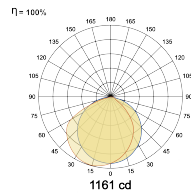

Light Distribution

LED Technology

Binning 3 Step MacAdam

LED Life Time @ L70/B10 >50000 hours

Colour Rendering (CRI) CRI80,CRI90

Led Type SMD mid power

LED Fitted Samsung Mid power LED array 34-36Vdc/1050mA

Controls

Standard Switchable On/Off

Optional DDIM,BTMM,CASAMBI,Non Dimmable

Ordering Details

Code Example:	Name	Watt	CCT	CRI	Angle	Finish	Control
	iSoft Wash R 168	42W	WW27K	CRI80		SWH	On/Off

Select one from each column with highlighted values to create the ordering code

NAME	WATT	LUMEN	EFFICACY	CCT	CRI	ANGLE	FINISH	CONTROL
iSoft Wash R 168	42W	2975	74	2700K WW27K	CRI80		White SWH	Non Dimmable On/Off
		3055	76	3000K WW30K	CRI90		Black SBL	Dali Dimmable DDIM
		3216	80	4000K NW40K			Custom CSM	Bluetooth Dimmable BTMM
		3296	82	5700K CW57K				Casambi CBTM
iSoft Wash R 168	42W			WW27K	CRI80		SWH	On/Off