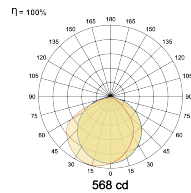

Light Distribution

LED Technology

Binning 3 Step MacAdam

LED Life Time @ L80/B10 >50000 hours

Colour Rendering (CRI) CRI80,CRI90

Led Type SMD mid power

LED Fitted Samsung Mid power LED array 34-36Vdc/500mA

Controls

Standard Switchable On/Off

Optional DDIM,BTTM,CASAMBI,Non Dimmable

Ordering Details

Code Example:	Name	Watt	CCT	CRI	Angle	Finish	Control
	iSoft Wash R 112	20W	WW27K	CRI80		SWH	On/Off

Select one from each column with highlighted values to create the ordering code

NAME	WATT	LUMEN	EFFICACY	CCT	CRI	ANGLE	FINISH	CONTROL	
iSoft Wash R 112	20W	1459	76	2700K	WW27K	CRI80	White	Non Dimmable	On/Off
		1498	78	3000K	WW30K	CRI90	Black	Dali Dimmable	DDIM
		1574	82	4000K	NW40K		Custom	Bluetooth Dimmable	BTTM
		1613	84	5700K	CW57K			Casambi	CBTM
iSoft Wash R 112	20W			WW27K	CRI80		SWH	On/Off