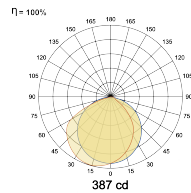

LED Technology

Binning 3 Step MacAdam

LED Life Time @ L70/B10 >50000 hours

Colour Rendering (CRI) CRI80,CRI90

Led Type SMD mid power

LED Fitted Samsung Mid power LED array 34-36Vdc/350mA

Controls

Standard Switchable On/Off

Optional DDIM,BTTM,CASAMBI,Non Dimmable

Ordering Details

Code Example:	Name	Watt	CCT	CRI	Angle	Finish	Control
	iSoft Wash R 56	14W	WW27K	CRI80		SWH	On/Off

Select one from each column with highlighted values to create the ordering code

NAME	WATT	LUMEN	EFFICACY	CCT	CRI	ANGLE	FINISH	CONTROL	
iSoft Wash R 56	14W	992	74	2700K	WW27K	CRI80	White	Non Dimmable	On/Off
		1018	76	3000K	WW30K	CRI90	Black	Dali Dimmable	DDIM
		1072	80	4000K	NW40K		Custom	Bluetooth Dimmable	BTTM
		1099	82	5700K	CW57K			Casambi	CBTM
iSoft Wash R 56	14W			WW27K	CRI80		SWH	On/Off