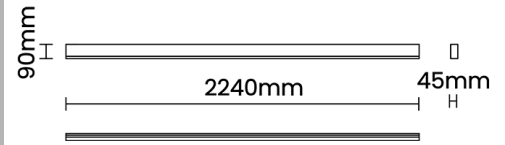

iSoft Wash S 224 | 56W

Product Reference

Environment Indoor

Installation Ceiling Surface

Construction & Materials

Housing Extruded Aluminium

Primary Lens -

Primary Reflector -

Secondary Reflector -

Body Finish White,Black,Custom

Diffuser Opal PC

Antiglare Baffle -

Thermal Management

Heat Sink Material Extruded Aluminium

Cooling Technique Passive Cooling

Optical System

Beam Direction Fixed Asymmetric

Tilt No

Swivel No

Electrical System

Driven with Constant Current Driver

Input Voltage/Hz 220V- 240V/50-60Hz

Control Gear Included

Mounting Integral

LED Power Watts 46.6W

System Power Watts 53.6W

Operating Voltage V_{in} 220-240 Vac

Power Factor p.f. > 0.95