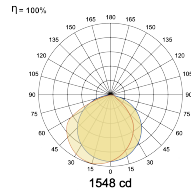

LED Power Watts 46.6W

System Power Watts 53.6W

Operating Voltage V_{in} 220-240 Vac

Power Factor p.f. > 0.95

Light Distribution

LED Technology

Binning 3 Step MacAdam

LED Life Time @ L80/B10 >50000 hours