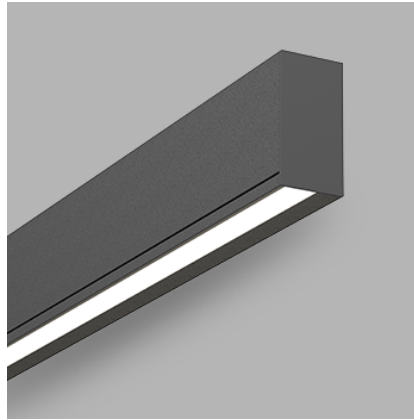

iSoft Wash S 224 | 56W

Product Reference

Environment Indoor

Installation Ceiling Surface

Construction & Materials

Housing Extruded Aluminium

Primary Lens -

Primary Reflector -

Secondary Reflector -

Body Finish White,Black,Custom

Diffuser Opal PC

Antiglare Baffle -

Thermal Management

Heat Sink Material Extruded Aluminium

Cooling Technique Passive Cooling

Optical System

Beam Direction Fixed Asymmetric

Tilt No

Swivel No

Electrical System

Driven with Constant Current Driver

Input Voltage/Hz 220V- 240V/50-60Hz

Control Gear Included

Mounting Integral

LED Power Watts 46.6W

System Power Watts 53.6W

Operating Voltage V_{in} 220-240 Vac

Power Factor p.f. > 0.95

Light Distribution

LED Technology

Binning 3 Step MacAdam

LED Life Time @ L80/B10 >50000 hours

Colour Rendering (CRI) CRI80,CRI90

Led Type SMD mid power

LED Fitted Osram/Samsung Mid power LED array 34-36Vdc/1400mA

Controls

Standard Switchable On/Off

Optional DDIM,CASAMBI,Non Dimmable

Ordering Details

Code Example:	Name	Watt	CCT	CRI	Angle	Finish	Control
	iSoft Wash S 224	56W	WW27K	CRI80		SWH	On/Off

Select one from each column with highlighted values to create the ordering code

NAME	WATT	LUMEN	EFFICACY	CCT	CRI	ANGLE	FINISH	CONTROL
iSoft Wash S 224	56W	3966	74	2700K WW27K	CRI80		White SWH	Non Dimmable On/Off
		4074	76	3000K WW30K	CRI90		Black SBL	Dali Dimmable DDIM
		4288	80	4000K NW40K			Custom CSM	Casambi CBTM
		4395	82	5700K CW57K				
iSoft Wash S 224	56W			WW27K	CRI80		SWH	On/Off