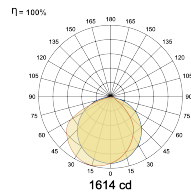

Light Distribution

LED Technology

Binning 3 Step MacAdam

LED Life Time @ L70/B10 >50000 hours

Colour Rendering (CRI) CRI80,CRI90

Led Type SMD mid power

LED Fitted Samsung Mid power LED array 34-36Vdc/1550mA

Controls

Standard Switchable On/Off

Optional DDIM,CASAMBI,Non Dimmable

Ordering Details

Code Example:	Name	Watt	CCT	CRI	Angle	Finish	Control
	iSoft Wash S 168	60W	WW27K	CRI80		SWH	On/Off

Select one from each column with highlighted values to create the ordering code

NAME	WATT	LUMEN	EFFICACY	CCT	CRI	ANGLE	FINISH	CONTROL
iSoft Wash S 168	60W	4116	70	2700K	WW27K		White	Non Dimmable
		4234	72	3000K	WW30K		Black	Dali Dimmable
		4469	76	4000K	NW40K		Custom	Casambi
		4586	78	5700K	CW57K			
iSoft Wash S 168	60W			WW27K	CRI80		SWH	On/Off