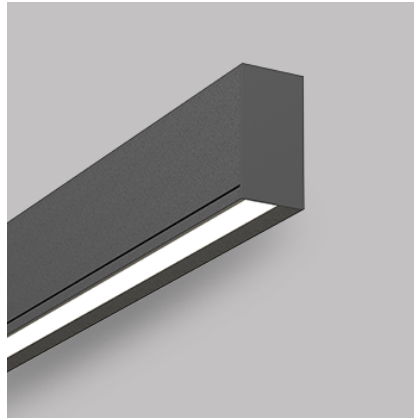

iSoft Wash S 168 | 60W

Product Reference

Environment Indoor

Installation Ceiling Surface

Construction & Materials

Housing Extruded Aluminium

Primary Lens -

Primary Reflector -

Secondary Reflector -

Body Finish White,Black,Custom

Diffuser Opal PC

Antiglare Baffle -

Thermal Management

Heat Sink Material Extruded Aluminium

Cooling Technique Passive Cooling

Optical System

Beam Direction Fixed Asymmetric

Tilt No

Swivel No

Electrical System

Driven with Constant Current Driver

Input Voltage/Hz 220V- 240V/50-60Hz

Control Gear Included

Mounting Integral

LED Power Watts 51.2W

System Power Watts 58.8W

Operating Voltage Vin 220-240 Vac

Power Factor p.f. > 0.95

Light Distribution

LED Technology

Binning 3 Step MacAdam

LED Life Time @ L70/B10 >50000 hours

Colour Rendering (CRI) CRI80,CRI90

Led Type SMD mid power

LED Fitted Samsung Mid power LED array 34-36Vdc/1550mA

Controls

Standard Switchable On/Off

Optional DDIM,CASAMBI,Non Dimmable

Ordering Details

Code Example:	Name	Watt	CCT	CRI	Angle	Finish	Control
	iSoft Wash S 168	60W	WW27K	CRI80		SWH	On/Off

Select one from each column with highlighted values to create the ordering code

NAME	WATT	LUMEN	EFFICACY	CCT	CRI	ANGLE	FINISH	CONTROL
iSoft Wash S 168	60W	4116	70	2700K	WW27K		White	Non Dimmable
		4234	72	3000K	WW30K		Black	Dali Dimmable
		4469	76	4000K	NW40K		Custom	Casambi
		4586	78	5700K	CW57K			
iSoft Wash S 168	60W			WW27K	CRI80		SWH	On/Off