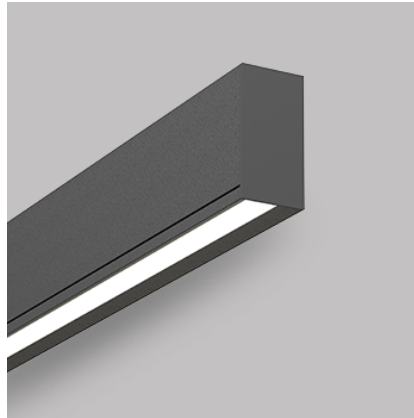

iSoft Wash S 168 | 42W

Product Reference

Environment Indoor

Installation Ceiling Surface

Construction & Materials

Housing Extruded Aluminium

Primary Lens -

Primary Reflector -

Secondary Reflector -

Body Finish White,Black,Custom

Diffuser Opal PC

Antiglare Baffle -

Thermal Management

Heat Sink Material Extruded Aluminium

Cooling Technique Passive Cooling

Optical System

Beam Direction Fixed Asymmetric

Tilt No

Swivel No

Electrical System

Driven with Constant Current Driver

Input Voltage/Hz 220V- 240V/50-60Hz

Control Gear Included

Mounting Integral

LED Power Watts 35.0W

System Power Watts 40.2W

Operating Voltage Vin 220-240 Vac

Power Factor p.f. > 0.95

Light Distribution

LED Technology

Binning 3 Step MacAdam

LED Life Time @ L70/B10 >50000 hours

Colour Rendering (CRI) CRI80,CRI90

Led Type SMD mid power

LED Fitted Samsung Mid power LED array 34-36Vdc/1050mA

Controls

Standard Switchable On/Off

Optional DDIM,CASAMBI,Non Dimmable

Ordering Details

Code Example:	Name	Watt	CCT	CRI	Angle	Finish	Control
	iSoft Wash S 168	42W	WW27K	CRI80		SWH	On/Off

Select one from each column with highlighted values to create the ordering code

NAME	WATT	LUMEN	EFFICACY	CCT	CRI	ANGLE	FINISH	CONTROL
iSoft Wash S 168	42W	2975	74	2700K	WW27K		White	Non Dimmable
		3055	76	3000K	WW30K		Black	Dali Dimmable
		3216	80	4000K	NW40K		Custom	Casambi
		3296	82	5700K	CW57K			
iSoft Wash S 168	42W			WW27K	CRI80		SWH	On/Off