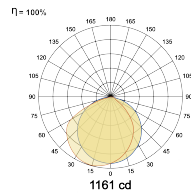

LED Power Watts 35.0W

System Power Watts 40.2W

Operating Voltage Vin 220-240 Vac

Power Factor p.f. > 0.95

Light Distribution

LED Technology

Binning 3 Step MacAdam

LED Life Time @ L70/B10 >50000 hours