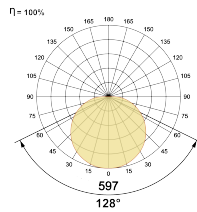

Light Distribution

LED Technology

Binning 3 Step MacAdam

LED Life Time @ L70/B10 >50000 hours

Colour Rendering (CRI) CRI80,CRI90

Led Type SMD mid power

LED Fitted Samsung Mid power LED array 32V-36Vdc/700mA

Controls

Standard Switchable On/Off

Optional PDIM,DDIM,CASAMBI,Non Dimmable

Ordering Details

Code Example:	Name	Watt	CCT	CRI	Angle	Finish	Control
	oH-Ho R	30W	WW27K	CRI80	127°	SWH	On/Off

Select one from each column with highlighted values to create the ordering code

NAME	WATT	LUMEN	EFFICACY	CCT		CRI	ANGLE	FINISH		CONTROL	
oH-Ho R	30W	1876	70	2700K	WW27K	CRI80	127°	White	SWH	Non Dimmable	On/Off
		1956	73	3000K	WW30K	CRI90		Black	SBL	Phase Dimmable	PDIM
		2064	77	4000K	NW40K			Custom	CSM	Dali Dimmable	DDIM
		2144	80	5700K	CW57K					Casambi	CBTM
				2700K-5700K							
oH-Ho R	30W			WW27K		CRI80	127°	SWH		On/Off