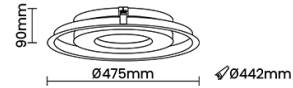

oH-Ho R | 30W

Product Reference

Environment Indoor

Installation Ceiling Recess

Construction & Materials

Housing Spun Aluminium

Primary Lens -

Primary Reflector -

Secondary Reflector -

Body Finish White,Black,Custom

Diffuser Premium high-transmission opal

Antiglare Baffle -

Thermal Management

Heat Sink Material Aluminium

Cooling Technique Passive Cooling

Optical System

Beam Direction General Diffuse

Tilt No

Swivel No

Electrical System

Driven with Constant Current Driver

Input Voltage/Hz 220V- 240V/50-60Hz

Control Gear Included

Mounting Integral

LED Power Watts 23.3W

System Power Watts 26.8W

Operating Voltage Vin 220-240 Vac

Power Factor p.f. > 0.95