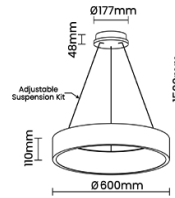

CoCo 60 | 40W

Product Reference

Environment Indoor

Installation Ceiling Suspended

Construction & Materials

Housing Spun Aluminium

Primary Lens PMMA

Primary Reflector -

Secondary Reflector -

Body Finish White,Black,Custom

Diffuser -

Antiglare Baffle -

Thermal Management

Heat Sink Material Aluminium

Cooling Technique Passive Cooling

Optical System

Beam Direction General Diffuse

Tilt No

Swivel No

Electrical System

Driven with Constant Current Driver

Input Voltage/Hz 220V- 240V/50-60Hz

Control Gear Included

Mounting Integral

LED Power Watts 33.5W

System Power Watts 38.5W

Operating Voltage Vin 220-240 Vac

Power Factor p.f. > 0.95