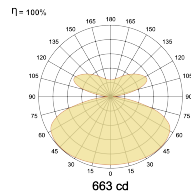

LED Power Watts 33.5W

System Power Watts 38.5W

Operating Voltage Vin 220-240 Vac

Power Factor p.f. > 0.95

Light Distribution

LED Technology

Binning 3 Step MacAdam

LED Life Time @ L70/B10 >50000 hours