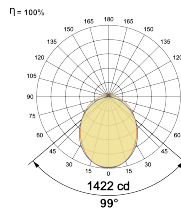

Light Distribution

LED Technology

Binning 3 Step MacAdam

LED Life Time @ L70/B10 >50000 hours

Colour Rendering (CRI) CRI80,CRI90

Led Type SMD mid power

LED Fitted Samsung Mid power LED array 32V-36Vdc/1050ma

Controls

Standard Switchable On/Off

Optional DDIM,CASAMBI,Non Dimmable

Ordering Details

Code Example:	Name	Watt	CCT	CRI	Angle	Finish	Control
	Roa P DDD 180	42W	WW27K	CRI80	99°	SWH	On/Off

Select one from each column with highlighted values to create the ordering code

NAME	WATT	LUMEN	EFFICACY	CCT	CRI	ANGLE	FINISH	CONTROL
Roa P DDD 180	42W	3779	94	2700K	WW27K	99°	White	Non Dimmable
		3899	97	3000K	WW30K		Black	Dali Dimmable
		4100	102	4000K	NW40K		Custom	Casambi
		4181	104	5700K	CW57K			
				2700K-5700K	TW			
Roa P DDD 180	42W			WW27K	CRI80	99°	SWH	On/Off