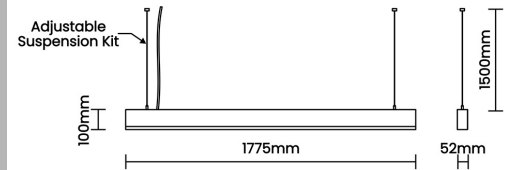

Roa P DDD 180 | 42W

Product Reference

Environment Indoor

Installation Ceiling Suspended

Construction & Materials

Housing Extruded Aluminium

Primary Lens -

Primary Reflector -

Secondary Reflector -

Body Finish White,Black,Custom

Diffuser Premium high-transmission opal

Antiglare Baffle -

Thermal Management

Heat Sink Material Aluminium

Cooling Technique Passive Cooling

Optical System

Beam Direction General Diffuse

Tilt No

Swivel No

Electrical System

Driven with Constant Current Driver

Input Voltage/Hz 220V- 240V/50-60Hz

Control Gear Included

Mounting Integral

LED Power Watts 35.0W

System Power Watts 40.2W

Operating Voltage Vin 220-240 Vac

Power Factor p.f. > 0.95