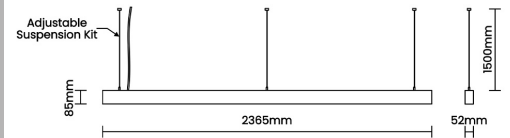

Roa P MPD 240 | 80W

Product Reference

Environment Indoor

Installation Ceiling Suspended

Construction & Materials

Housing Extruded Aluminium

Primary Lens -

Primary Reflector -

Secondary Reflector -

Body Finish White,Black,Custom

Diffuser Microprismatic

Antiglare Baffle -

Thermal Management

Heat Sink Material Aluminium

Cooling Technique Passive Cooling

Optical System

Beam Direction General Diffuse

Tilt No

Swivel No

Electrical System

Driven with Constant Current Driver

Input Voltage/Hz 220V- 240V/50-60Hz

Control Gear Included

Mounting Integral

LED Power Watts 68.9W

System Power Watts 79.2W

Operating Voltage Vin 220-240 Vac

Power Factor p.f. > 0.95