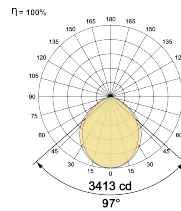

Light Distribution

LED Technology

Binning 3 Step MacAdam

LED Life Time @ L80/B10 >50000 hours

Colour Rendering (CRI) CRI80,CRI90

Led Type SMD mid power

LED Fitted Samsung Mid power LED array 32V-36Vdc/2100mA

Controls

Standard Switchable On/Off

Optional DDIM,CASAMBI,Non Dimmable

Ordering Details

Code Example:	Name	Watt	CCT	CRI	Angle	Finish	Control
	Roa P MPD 240	80W	WW27K	CRI80	97°	SWH	On/Off

Select one from each column with highlighted values to create the ordering code

NAME	WATT	LUMEN	EFFICACY	CCT	CRI	ANGLE	FINISH	CONTROL
Roa P MPD 240	80W	7128	90	2700K	WW27K	97°	White	Non Dimmable
		7366	93	3000K	WW30K		Dali Dimmable	
		7762	98	4000K	NW40K		Casambi	
		7920	100	5700K	CW57K			
				2700K-5700K	TW			
Roa P MPD 240	80W			WW27K	CRI80	97°	SWH	On/Off