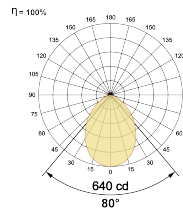

Light Distribution

LED Technology

Binning 3 Step MacAdam

LED Life Time @ L70/B10 >50000 hours

Colour Rendering (CRI) CRI80,CRI90

Led Type SMD mid power

LED Fitted Samsung Mid power LED array 20V-24Vdc/500mA

Controls

Standard Switchable On/Off

Optional PDIM,DDIM,CASAMBI,Non Dimmable

Ordering Details

Code Example:	Name	Watt	CCT	CRI	Angle	Finish	Control
	u4yA 30	15W	WW27K	CRI80	80°	SWH	On/Off

Select one from each column with highlighted values to create the ordering code

NAME	WATT	LUMEN	EFFICACY	CCT	CRI	ANGLE	FINISH	CONTROL		
u4yA 30	15W	1051	71	2700K	WW27K	80°	White	SWH	Non Dimmable	On/Off
		1080	73	3000K	WW30K		Black	SBL	Phase Dimmable	PDIM
		1140	77	4000K	NW40K		Custom	CSM	Dali Dimmable	DDIM
		1184	80	5700K	CW57K				Casambi	CBTM
u4yA 30	15W			WW27K	CRI80	80°	SWH	On/Off