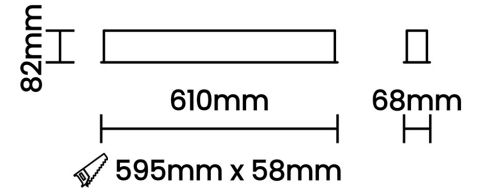

Roa R OPD 60 | 10W

Product Reference

Environment Indoor

Installation Ceiling Recess

Construction & Materials

Housing Extruded Aluminium

Primary Lens -

Primary Reflector -

Secondary Reflector -

Body Finish White,Black,Custom

Diffuser Premium high-transmission opal

Antiglare Baffle -

Thermal Management

Heat Sink Material Aluminium

Cooling Technique Passive Cooling

Optical System

Beam Direction General Diffuse

Tilt No

Swivel No

Electrical System

Driven with Constant Current Driver

Input Voltage/Hz 220V- 240V/50-60Hz

Control Gear Included

Mounting Integral

LED Power Watts 8.4W

System Power Watts 9.7W

Operating Voltage V_{in} 220-240 Vac

Power Factor p.f. > 0.95