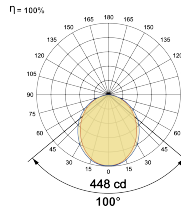

LED Power Watts 8.4W

System Power Watts 9.7W

Operating Voltage V_{in} 220-240 Vac

Power Factor p.f. > 0.95

Light Distribution

LED Technology

Binning 3 Step MacAdam

LED Life Time @ L80/B10 >50000 hours