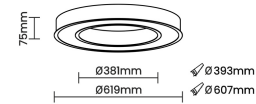

Enso R 60 | 50W

Product Reference

Environment Indoor

Installation Ceiling Recess

Construction & Materials

Housing Extruded and Sheet Aluminium

Primary Lens -

Primary Reflector White Optics

Secondary Reflector -

Body Finish White,Black,Custom

Diffuser Premium high-transmission opal

Antiglare Baffle -

Thermal Management

Heat Sink Material Aluminium

Cooling Technique Passive Cooling

Optical System

Beam Direction General Diffuse

Tilt No

Swivel No

Electrical System

Driven with Constant Current Driver

Input Voltage/Hz 220V- 240V/50-60Hz

Control Gear Included

Mounting Integral

LED Power Watts 43.9W

System Power Watts 50.4W

Operating Voltage Vin 220-240 Vac

Power Factor p.f. > 0.95