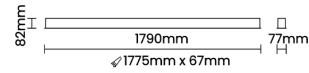

iNline R 180 | 45W

Product Reference

Environment Indoor

Installation Ceiling Recess

Construction & Materials

Housing Extruded Aluminium

Primary Lens -

Primary Reflector -

Secondary Reflector -

Body Finish White,Black,Custom

Diffuser Premium high-transmission opal

Antiglare Baffle -

Thermal Management

Heat Sink Material Aluminium

Cooling Technique Passive Cooling

Optical System

Beam Direction General Diffuse

Tilt No

Swivel No

Electrical System

Driven with Constant Current Driver

Input Voltage/Hz 220V- 240V/50-60Hz

Control Gear Included

Mounting Integral

LED Power Watts 35.8W

System Power Watts 41.1W

Operating Voltage Vin 220-240 Vac

Power Factor p.f. > 0.95