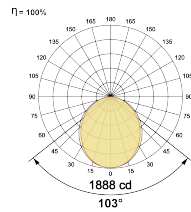

LED Power Watts 35.8W

System Power Watts 41.1W

Operating Voltage Vin 220-240 Vac

Power Factor p.f. > 0.95

Light Distribution

LED Technology

Binning 3 Step MacAdam

LED Life Time @ L70/B10 >50000 hours