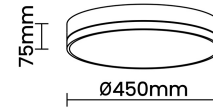

Circulo S 45 | 24W

Product Reference

Environment Indoor

Installation Ceiling Surface

Construction & Materials

Housing Extruded and Sheet Aluminium

Primary Lens -

Primary Reflector White Optics

Secondary Reflector -

Body Finish White,Black,Custom

Diffuser Opal PC, Microprismatic

Antiglare Baffle -

Thermal Management

Heat Sink Material Aluminium

Cooling Technique Passive Cooling

Optical System

Beam Direction General Diffuse

Tilt No

Swivel No

Electrical System

Driven with Constant Current Driver

Input Voltage/Hz 220V- 240V/50-60Hz

Control Gear Included

Mounting Integral

LED Power Watts 20.7W

System Power Watts 23.8W

Operating Voltage Vin 220-240 Vac

Power Factor p.f. > 0.95