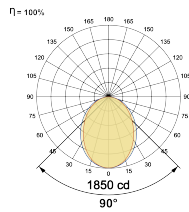

Light Distribution

LED Technology

Binning 3 Step MacAdam

LED Life Time @ L70/B10 >50000 hours

Colour Rendering (CRI) CRI80,CRI90

Led Type SMD mid power

LED Fitted Samsung Mid power LED array 32V-38Vdc/1400mA

Controls

Standard Switchable On/Off

Optional PDIM,DDIM,CASAMBI,Non Dimmable

Ordering Details

Code Example:	Name	Watt	CCT	CRI	Angle	Finish	Control
	LightLine 240	60W	WW27K	CRI80	90°	SWH	On/Off

Select one from each column with highlighted values to create the ordering code

NAME	WATT	LUMEN	EFFICACY	CCT	CRI	ANGLE	FINISH	CONTROL	
LightLine 240	60W	3825	73	2700K	WW27K	90°	White SWH	Non Dimmable	On/Off
		3930	75	3000K	WW30K			Phase Dimmable	PDIM
		4192	80	4000K	NW40K			Dali Dimmable	DDIM
		4297	82	5700K	CW57K			Casambi	CBTM
				2700K-5700K	TW				
LightLine 240	60W			WW27K	CRI80	90°	SWH	On/Off