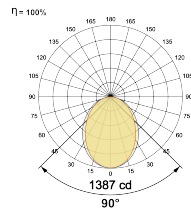

LED Power Watts 34.2W

System Power Watts 39.3W

Operating Voltage Vin 220-240 Vac

Power Factor p.f. > 0.95

Light Distribution

LED Technology

Binning 3 Step MacAdam

LED Life Time @ L70/B10 >50000 hours