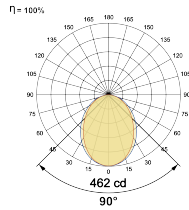

LED Technology

Binning 3 Step MacAdam

LED Life Time @ L70/B10 >50000 hours

Colour Rendering (CRI) CRI80,CRI90

Led Type SMD mid power

LED Fitted Samsung Mid power LED array 32V-38Vdc/350mA

Controls

Standard Switchable On/Off

Optional PDIM,DDIM,CASAMBI,Non Dimmable

Ordering Details

Code Example:	Name	Watt	CCT	CRI	Angle	Finish	Control
	LightLine 60	15W	WW27K	CRI80	90°	SWH	On/Off

Select one from each column with highlighted values to create the ordering code

NAME	WATT	LUMEN	EFFICACY	CCT		CRI	ANGLE	FINISH		CONTROL	
LightLine 60	15W	956	73	2700K	WW27K	CRI80	90°	White	SWH	Non Dimmable	On/Off
		983	75	3000K	WW30K	CRI90				Phase Dimmable	PDIM
		1048	80	4000K	NW40K					Dali Dimmable	DDIM
		1074	82	5700K	CW57K					Casambi	CBTM
				2700K-5700K	TW						
LightLine 60	15W			WW27K		CRI80	90°	SWH		On/Off