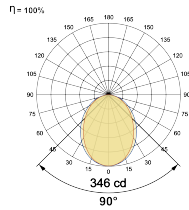

LED Technology

Binning 3 Step MacAdam

LED Life Time @ L70/B10 >50000 hours

Colour Rendering (CRI) CRI80,CRI90

Led Type SMD mid power

LED Fitted Samsung Mid power LED array 32V-38Vdc/250mA

Controls

Standard Switchable On/Off

Optional PDIM,DDIM,CASAMBI,Non Dimmable

Ordering Details

Code Example:	Name	Watt	CCT	CRI	Angle	Finish	Control
	LightLine 60	10W	WW27K	CRI80	90°	SWH	On/Off

Select one from each column with highlighted values to create the ordering code

NAME	WATT	LUMEN	EFFICACY	CCT		CRI	ANGLE	FINISH		CONTROL	
LightLine 60	10W	718	76	2700K	WW27K	CRI80	90°	White	SWH	Non Dimmable	On/Off
		737	78	3000K	WW30K	CRI90				Phase Dimmable	PDIM
		784	83	4000K	NW40K					Dali Dimmable	DDIM
		803	85	5700K	CW57K					Casambi	CBTM
				2700K-5700K	TW						
LightLine 60	10W			WW27K		CRI80	90°	SWH		On/Off