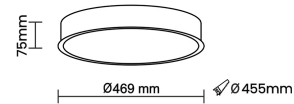

Circulo R 45 | 24W

Product Reference

Environment Indoor

Installation Ceiling Recess

Construction & Materials

Housing Extruded and Sheet Aluminium

Primary Lens -

Primary Reflector White Optics

Secondary Reflector -

Body Finish White,Black,Custom

Diffuser Opal PC, Microprismatic

Antiglare Baffle -

Thermal Management

Heat Sink Material Aluminium

Cooling Technique Passive Cooling

Optical System

Beam Direction General Diffuse

Tilt No

Swivel No

Electrical System

Driven with Constant Current Driver

Input Voltage/Hz 220V- 240V/50-60Hz

Control Gear Included

Mounting Integral

LED Power Watts 20.7W

System Power Watts 23.8W

Operating Voltage Vin 220-240 Vac

Power Factor p.f. > 0.95