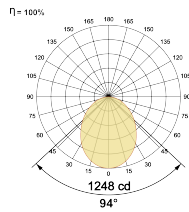

Light Distribution

LED Technology

Binning 3 Step MacAdam

LED Life Time @ L70/B10 >50000 hours

Colour Rendering (CRI) CRI80,CRI90

Led Type SMD mid power

LED Fitted Samsung Mid power LED array 43V-48Vdc/500mA

Controls

Standard Switchable On/Off

Optional DDIM,CASAMBI,Non Dimmable

Ordering Details

Code Example:	Name	Watt	CCT	CRI	Angle	Finish	Control
	Circulo R 45	24W	WW27K	CRI80	94°	SWH	On/Off

Select one from each column with highlighted values to create the ordering code

NAME	WATT	LUMEN	EFFICACY	CCT		CRI	ANGLE	FINISH		CONTROL	
Circulo R 45	24W	2856	120	2700K	WW27K	CRI80	94°	White	SWH	Non Dimmable	On/Off
		2904	122	3000K	WW30K	CRI90		Black	SBL	Dali Dimmable	DDIM
		2975	125	4000K	NW40K			Custom	CSM	Casambi	CBTM
		3023	127	5700K	CW57K						
				2700K-5700K	TW						
Circulo R 45	24W			WW27K		CRI80	94°	SWH		On/Off