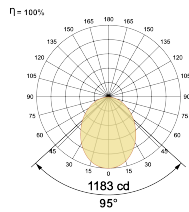

LED Technology

Binning 3 Step MacAdam

LED Life Time @ L70/B10 >50000 hours

Colour Rendering (CRI) CRI80,CRI90

Led Type SMD mid power

LED Fitted Samsung Mid power LED array 42V-48Vdc/500mA

Controls

Standard Switchable On/Off

Optional DDIM,CASAMBI,Non Dimmable

Ordering Details

Code Example:	Name	Watt	CCT	CRI	Angle	Finish	Control
	TownSquare R 30	25W	WW27K	CRI80	95°	SWH	On/Off

Select one from each column with highlighted values to create the ordering code

NAME	WATT	LUMEN	EFFICACY	CCT	CRI	ANGLE	FINISH	CONTROL
TownSquare R 30	25W	2614	108	2700K	WW27K	95°	White	Non Dimmable
		2686	111	3000K	WW30K		Black	Dali Dimmable
		2856	118	4000K	NW40K		Custom	Casambi
		2928	121	5700K	CW57K		CSM	CBTM
				2700K-5700K	TW			
TownSquare R 30	25W			WW27K	CRI80	95°	SWH	On/Off