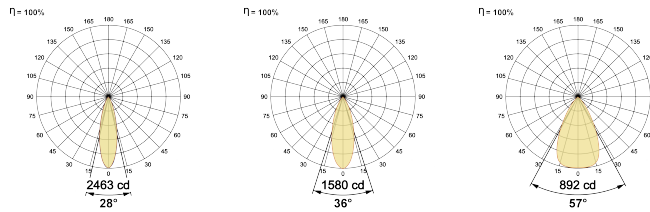

Light Distribution

LED Technology

Binning 3 Step MacAdam

LED Life Time @ L70/B10 >50000 hours

Colour Rendering (CRI) CRI80, CRI90

Led Type COB

LED Fitted CREE COB LED 36Vdc/250mA

Controls

Standard Switchable On/Off

Optional PDIM, DDIM, BTM, CASAMBI, Non Dimmable

Ordering Details

Code Example:	Name	Watt	CCT	CRI	Angle	Finish	Control
	Birds on a Branch Iway	1x10W	2700K	CRI80	28°	SWH	On/Off

Select one from each column with highlighted values to create the ordering code

NAME	WATT	LUMEN	EFFICACY	CCT	CRI	ANGLE	FINISH	CONTROL
Birds on a Branch Iway	1x10W	808	80	2700K 2700K	CRI80	28° 28°	White SWH	Non Dimmable On/Off
		828	82	3000K 3000K	CRI90	36° 36°	Black SBL	Phase Dimmable PDIM
		869	86	4000K 4000K		57° 57°	Custom CSM	Dali Dimmable DDIM
		889	88	5700K 5700K				Bluetooth Dimmable BTM Casambi CBTM
Birds on a Branch Iway	1x10W			2700K	CRI80	28°	SWH	On/Off