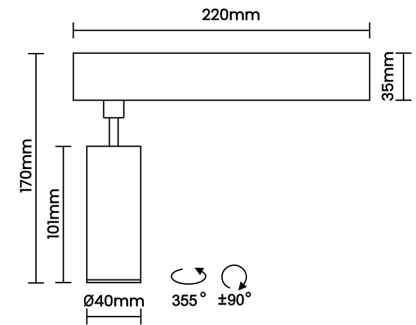

Birds on a Branch Iway | 1x8W

Product Reference

Environment Indoor

Installation Ceiling Surface

Construction & Materials

Housing Die Cast Aluminium, Milled Aluminium

Primary Lens PMMA

Primary Reflector PC metallised

Secondary Reflector -

Body Finish White, Black, Custom

Diffuser -

Antiglare Baffle -

Thermal Management

Heat Sink Material Die cast Aluminium

Cooling Technique Passive Cooling

Optical System

Beam Direction Adjustable

Tilt Yes

Swivel Yes

Electrical System

Driven with Constant Current Driver

Input Voltage/Hz 220V- 240V/50-60Hz

Control Gear Included

Mounting Integral

LED Power Watts 7.4W

System Power Watts 8.5W

Operating Voltage Vin 220-240Vac

Power Factor p.f. >0.95

Light Distribution

LED Technology

Binning 3 Step MacAdam

LED Life Time @ L80/B10 >50000 hours

Colour Rendering (CRI) CRI80, CRI90

Led Type COB

LED Fitted CREE COB LED 36Vdc/180mA

Controls

Standard Switchable On/Off

Optional PDIM, DDIM, BTM, CASAMBI, Non Dimmable

Ordering Details

Code Example:	Name	Watt	CCT	CRI	Angle	Finish	Control
	Birds on a Branch Iway	1x8W	WW27K	CRI80	24°	SWH	On/Off

Select one from each column with highlighted values to create the ordering code

NAME	WATT	LUMEN	EFFICACY	CCT	CRI	ANGLE	FINISH	CONTROL
Birds on a Branch Iway	1x8W	621	73	2700K WW27K	CRI80	24° 24°	White SWH	Non Dimmable On/Off
		638	75	3000K WW30K	CRI90	36° 36°	Black SBL	Phase Dimmable PDIM
		672	79	4000K NW40K		52° 52°	Custom CSM	Dali Dimmable DDIM
		689	81	5700K CW57K				Bluetooth Dimmable BTM
							Casambi CBTM	
Birds on a Branch Iway	1x8W			WW27K	CRI80	24°	SWH	on/Off