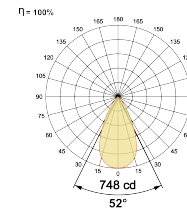

LED Power Watts 7.4W

System Power Watts 8.5W

Operating Voltage Vin 220-240Vac

Power Factor p.f. >0.95

Light Distribution

LED Technology

Binning 3 Step MacAdam

LED Life Time @ L80/B10 >50000 hours