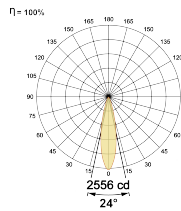

LED Power Watts 7.4W

System Power Watts 8.5W

Operating Voltage Vin 220-240Vac

Power Factor p.f. >0.95

Light Distribution

LED Technology

Binning 3 Step MacAdam

LED Life Time @ L80/B10 >50000 hours