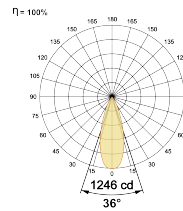

LED Power Watts 7.4W

System Power Watts 8.5W

Operating Voltage Vin 220-240Vac

Power Factor p.f. >0.95

Light Distribution

LED Technology

Binning 3 Step MacAdam

LED Life Time @ L80/B10 >50000 hours