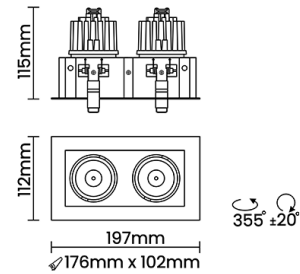

Luke 50 2 Way | 2X15W

Product Reference

Environment Indoor

Installation Ceiling Recess

Construction & Materials

Housing Mild Steel

Primary Lens -

Primary Reflector PC metallised

Secondary Reflector -

Body Finish White,Black,Custom

Diffuser -

Antiglare Baffle -

Thermal Management

Heat Sink Material Die cast Aluminium

Cooling Technique Passive Cooling

Optical System

Beam Direction Adjustable

Tilt Yes

Swivel Yes

Electrical System

Driven with Constant Current Driver

Input Voltage/Hz 220V- 240V/50-60Hz

Control Gear Included

Mounting Remote

LED Power Watts 12.7W

System Power Watts 14.6W

Operating Voltage Vin 220-240 Vac

Power Factor p.f. > 0.95