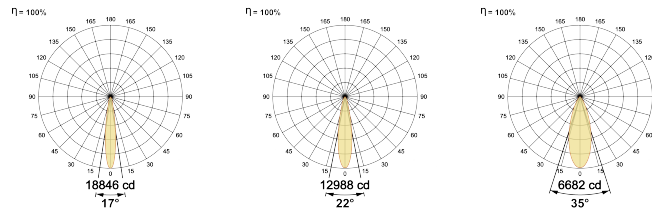

Light Distribution

LED Technology

Binning 3 Step MacAdam

LED Life Time @ L70/B10 >50000 hours

Colour Rendering (CRI) CRI80,CRI90

Led Type COB

LED Fitted CREE COB LED 36Vdc/350mA

Controls

Standard Switchable On/Off

Optional PDIM,DDIM,BTTM,CASAMBI,Non Dimmable

Ordering Details

Code Example:	Name	Watt	CCT	CRI	Angle	Finish	Control
	Luke 50 2 Way	2X15W	WW27K	CRI80	17°(SS)	SWH	On/Off

Select one from each column with highlighted values to create the ordering code

NAME	WATT	LUMEN	EFFICACY	CCT		CRI	ANGLE	FINISH		CONTROL			
Luke 50 2 Way	2X15W	2x1504	103	2700K	WW27K	CRI80	17°(SS)	White	SWH	Non Dimmable	On/Off		
		2x1548	106	3000K	WW30K	CRI90	22°(MD)	Black	SBL	Phase Dimmable	PDIM		
		2x1650	113	4000K	NW40K		35°(WD)	Custom	CSM	Dali Dimmable	DDIM		
		2x1694	116	5700K	CW57K						Bluetooth Dimmable	BTTM	
						2700K-5700K	TW					Casambi	CBTM
				Warm to Dim	W2D								
Luke 50 2 Way	2X15W			WW27K		CRI80	17°(SS)	SWH		On/Off