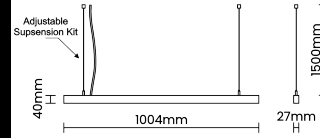

Hoopla Soft Straight 100 | 28W

Product Reference

Environment Indoor

Installation Ceiling Suspended

Construction & Materials

Housing Extruded Aluminium

Primary Lens -

Primary Reflector White Optics

Secondary Reflector -

Body Finish White,Black

Diffuser Premium high-transmission opal

Antiglare Baffle -

Thermal Management

Heat Sink Material Aluminium

Cooling Technique Passive Cooling

Optical System

Beam Direction General Diffuse

Tilt No

Swivel No

Electrical System

Driven with Constant Current Driver

Input Voltage/Hz 220V- 240V/50-60Hz

Control Gear Included

Mounting Remote

LED Power Watts 24.2W

System Power Watts 27.8W

Operating Voltage Vin 220-240 Vac

Power Factor p.f. > 0.95

Ordering Details

Code Example:	Name	Watt	CCT	CRI	Angle	Finish	Control
	Hoopla Soft Straight 100	28W	WW27K	CRI80	108°	SWH	On/Off

Select one from each column with highlighted values to create the ordering code

NAME	WATT	LUMEN	EFFICACY	CCT		CRI	ANGLE	FINISH		CONTROL	
Hoopla Soft Straight 100	28W	2196	79	2700K	WW27K	CRI80	108°	White	SWH	Non Dimmable	On/Off
		2252	81	3000K	WW30K	CRI90		Black	SBL	Phase Dimmable	PDIM
		2363	85	4000K	NW40K					Dali Dimmable	DDIM
		2419	87	5700K	CW57K					Casambi	CBTM
				2700K-5700K							TW
Hoopla Soft Straight 100	28W			WW27K		CRI80	108°	SWH		On/Off	

Light Distribution

LED Technology

Binning 3 Step MacAdam

LED Life Time @ L70/B10 >50000 hours

Colour Rendering (CRI) CRI80,CRI90

Led Type SMD mid power

LED Fitted Samsung Mid power LED array 33V-36Vdc/700mA

Controls

Standard Switchable On/Off

Optional PDIM,DDIM,CASAMBI,Non Dimmable