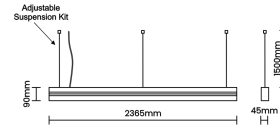

Twinline P MPD 240 | 40W

Product Reference

Environment Indoor

Installation Ceiling Suspended

Construction & Materials

Housing Extruded Aluminium

Primary Lens -

Primary Reflector -

Secondary Reflector -

Body Finish White,Black,Custom

Diffuser Microprismatic

Antiglare Baffle -

Thermal Management

Heat Sink Material Aluminium

Cooling Technique Passive Cooling

Optical System

Beam Direction General Diffuse

Tilt No

Swivel No

Electrical System

Driven with Constant Current Driver

Input Voltage/Hz 220V- 240V/50-60Hz

Control Gear Included

Mounting Integral

LED Power Watts 34.1W

System Power Watts 39.2W

Operating Voltage Vin 220-240 Vac

Power Factor p.f. > 0.95

Ordering Details

Code Example:	Name	Watt	CCT	CRI	Angle	Finish	Control
	Twinline P MPD 240	40W	WW27K	CRI80	72°	SWH	On/Off

Select one from each column with highlighted values to create the ordering code

NAME	WATT	LUMEN	EFFICACY	CCT		CRI	ANGLE	FINISH		CONTROL	
Twinline P MPD 240	40W	3018	77	2700K	WW27K	CRI80	72°	White	SWH	Non Dimmable	On/Off
		3097	79	3000K	WW30K	CRI90		Black	SBL	Dali Dimmable	DDIM
		3254	83	4000K	NW40K			Custom	CSM	Casambi	CBTM
		3332	85	5700K	CW57K						
				2700K-5700K	TW						
Twinline P MPD 240	40W			WW27K		CRI80	72°	SWH		On/off