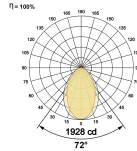

Light Distribution

LED Technology

Binning 3 Step MacAdam

LED Life Time @ L70/B10 >50000 hours

Colour Rendering (CRI) CRI80,CRI90

Led Type SMD mid power

LED Fitted Samsung Mid power LED array 32V-36Vdc/1000mA

Controls

Standard Switchable On/Off

Optional DDIM,CASAMBI,Non Dimmable