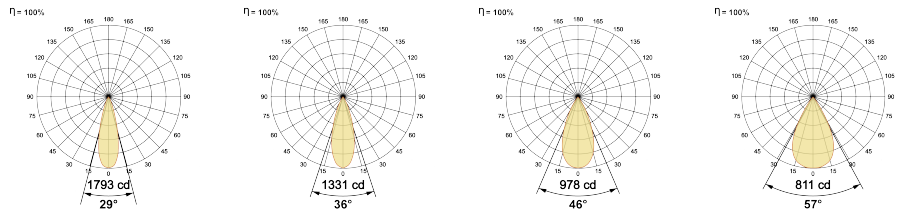

Light Distribution

LED Technology

Binning 3 Step MacAdam

LED Life Time @ L70/B10 >50000 hours

Colour Rendering (CRI) CRI80,CRI90

Led Type COB

LED Fitted Cree COB LED 36Vdc/180mA

Controls

Standard Switchable On/Off

Optional PDIM,DDIM,BTMM,CASAMBI,Non Dimmable

Ordering Details

Code Example:	Name	Watt	CCT	CRI	Angle	Finish	Control
	ProLed 55 PF	8W	WW27K	CRI80	29°(SS)	SWH	On/Off

Select one from each column with highlighted values to create the ordering code